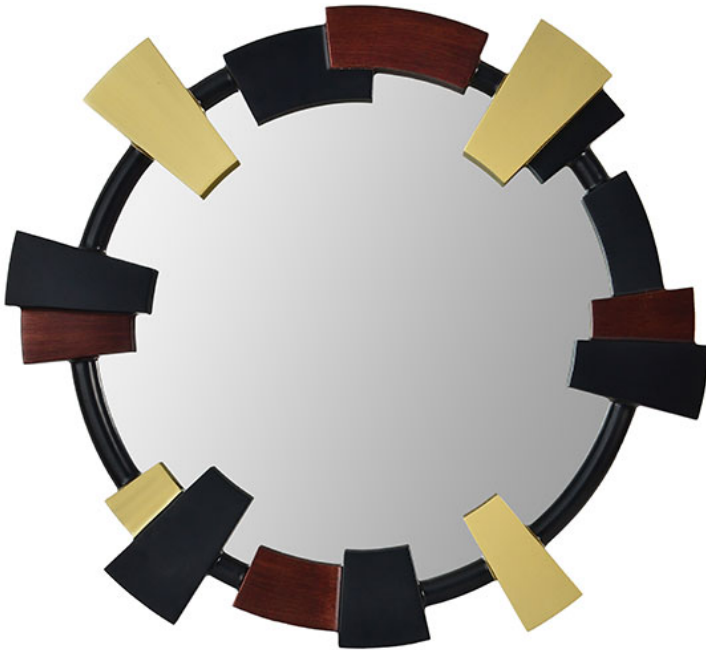

FOUNDATION

www.foundationhospitality.com

954-567-2800 • 1-(800)-627-3223

5470 NW 10TH TERRACE, FORT LAUDERDALE, FLORIDA 33309

Oro

ITEM P2303

Round, Futuristic Contemporary mirror with Multicolor rectangular accents **Size:** 32 3/4" w x 36" h
Frame Size: 4 7/8" W x 2" D **Finish:** Black, brass, bronze **Material:** PU