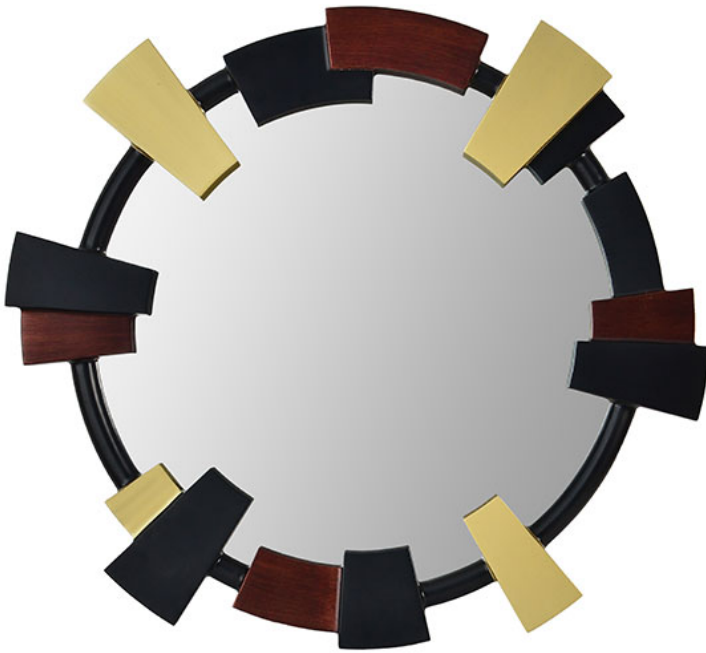

FOUNDATION

www.foundationhospitality.com

954-567-2800 • 1-(800)-627-3223

5470 NW 10TH TERRACE, FORT LAUDERDALE, FLORIDA 33309

Oro

ITEM P2303

Round, Futuristic Contemporary mirror with Multicolor rectangular accents **Size:** 32 3/4" w x 36" h **Frame Size:** 4 7/8" W x 2" D **Finish:** Black, brass, bronze **Material:** PU