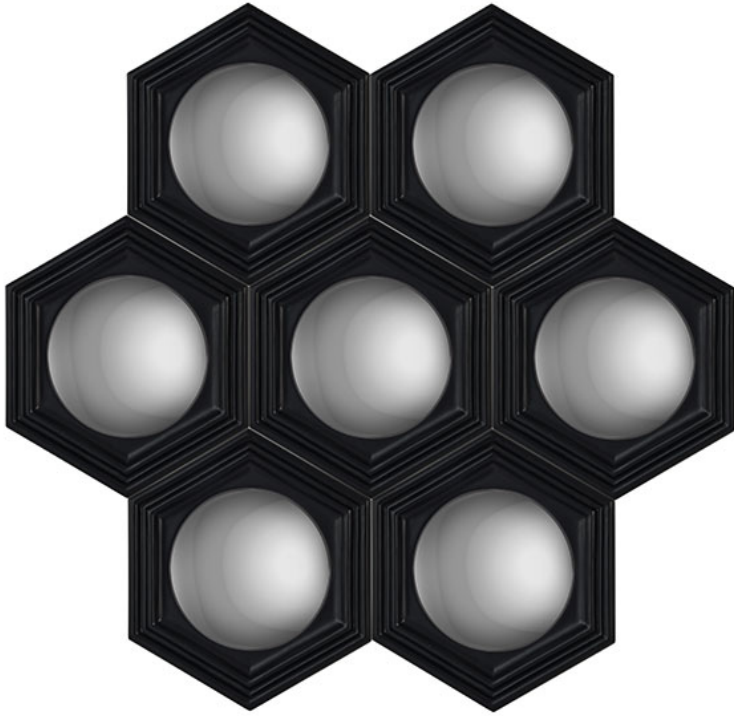

FOUNDATION

www.foundationhospitality.com

954-567-2800 • 1-(800)-627-3223

5470 NW 10TH TERRACE, FORT LAUDERDALE, FLORIDA 33309

Burma

ITEM A1032P

Hexagon, Black wood finish Convex mirrors; Single mirror is 13 7/8" w x 12" h, can be hung together in a pattern or separately **Size:** 34 1/2" w x 36" h **Frame Size:** 2" W x 1 1/4" D **Finish:** Matte black **Material:** PU