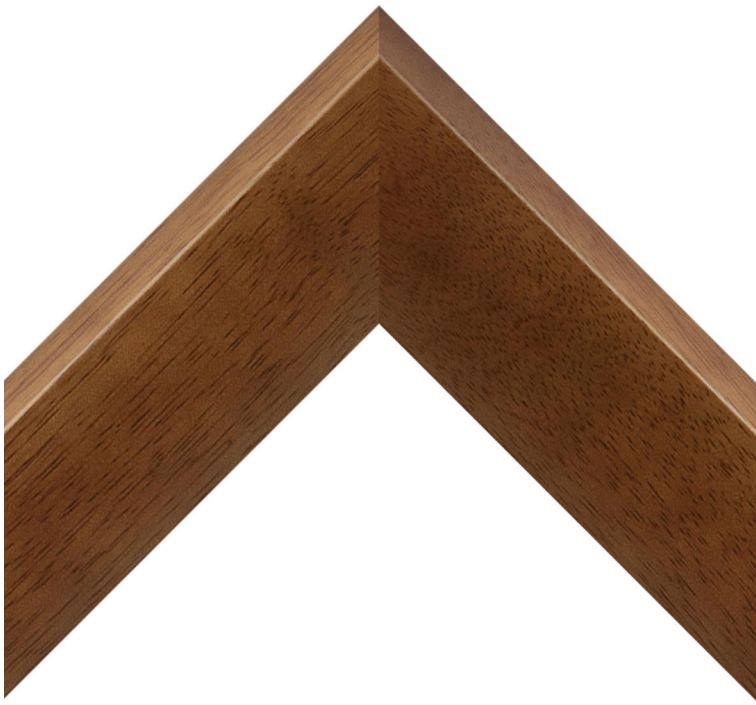

FOUNDATION

www.foundationhospitality.com

954-567-2800 • 1-(800)-627-3223

5470 NW 10TH TERRACE, FORT LAUDERDALE, FLORIDA 33309

Aged Walnut 2?

Aged Walnut 2" 80776

This Arqadia item was designed for high volume framing projects. It is sold in box quantities only and stocked in Los Angeles and Chicago.

Width

2"

Style

Contemporary, Essentials

Height

13/16"

Rabbet

1/2"