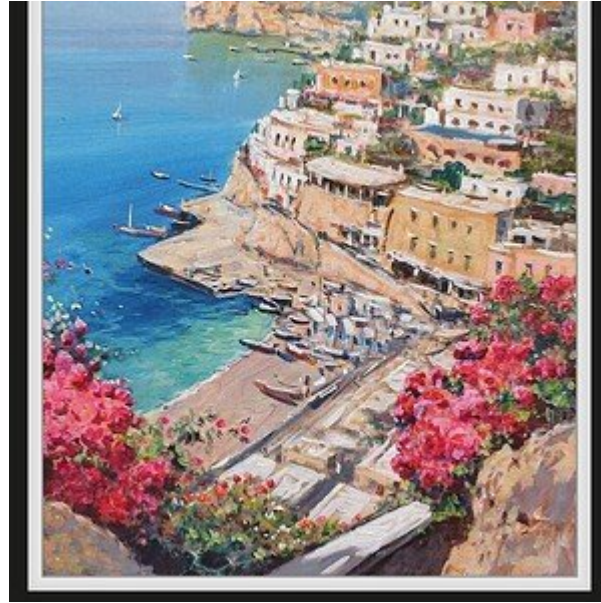

FOUNDATION

www.foundationhospitality.com

954-567-2800 | 1-(800)-627-3223

5470 NW 10TH TERRACE, FORT LAUDERDALE, FLORIDA 33309

Verge

Item: A8034

Media Type: Canvas, Paper, Plexi

Size:

24"w x 32"h (Custom Sizes Available)