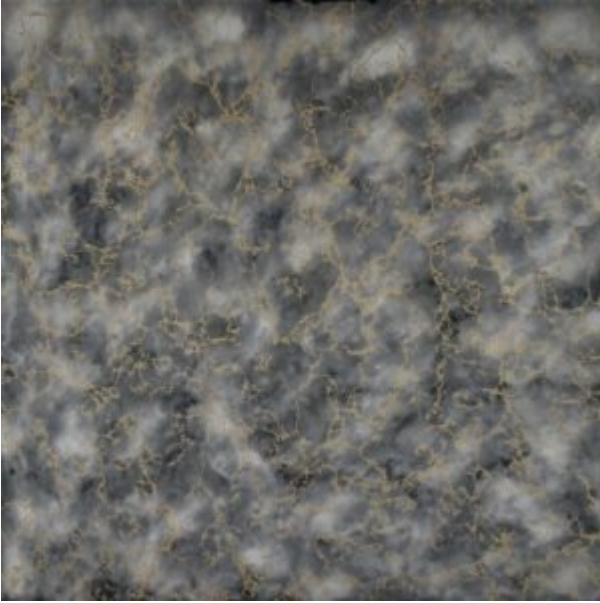

FOUNDATION

www.foundationhospitality.com

954-567-2800 | 1-(800)-627-3223

5470 NW 10TH TERRACE, FORT LAUDERDALE, FLORIDA 33309