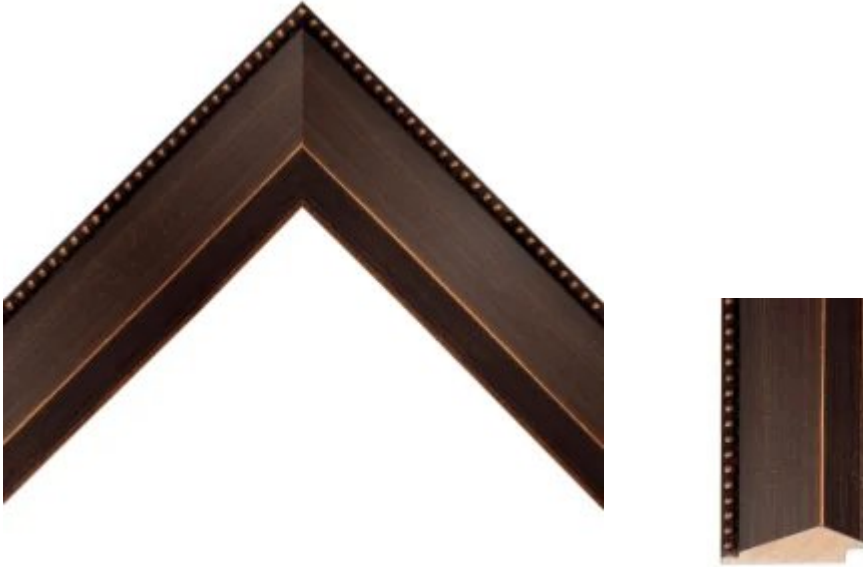

## English Wallnut 8176

### Color:

Bronze

### Finish:

Metallic, Leaf/Foil