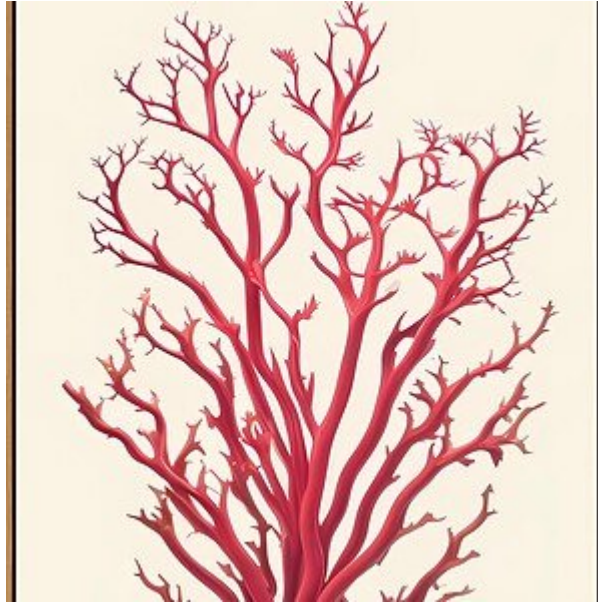

## Coral Giclee

Item: A8405

Media Type: Canvas, Paper, Plexi

Size:

36" w x 48" h (Custom Sizes Available)