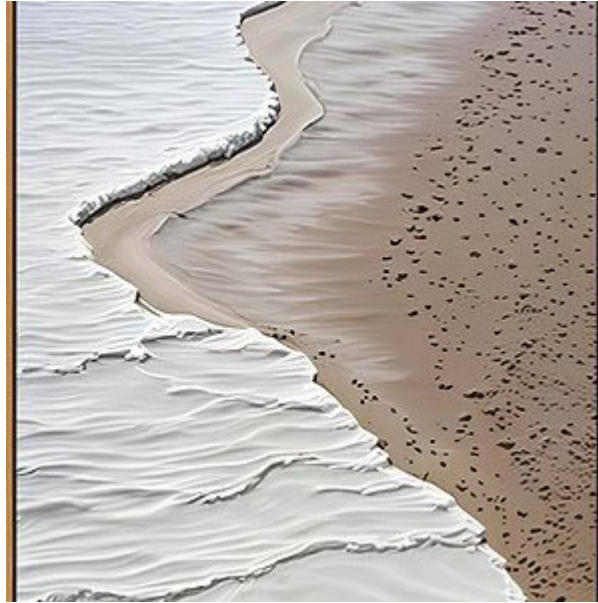

## Artistic Kaleidoscope

Item: A8375

Media Type: Canvas, Paper, Plexi

)Custom Sizes Available( h23 x w42 Size: